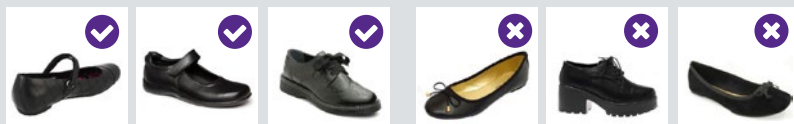

SCHOOL UNIFORM UPPER SCHOOL

Girls' Uniform

- School Blazer
- Pleated Grey Skirt
- White Shirt
- School Tie
- White or Black Ankle Socks or Black Tights
- Plain Black Shoes (less than 1 inch heel)
- Plain Navy Blue or Black Coat or Anorak (School Coat available)

Boys' Uniform

- School Blazer
- Grey Trousers
- White Shirt
- School Tie
- Grey or Black Socks
- Plain Black Shoes
- Plain Navy Blue or Black Coat or Anorak (School Coat available)

Girls' Shoe Style Guide