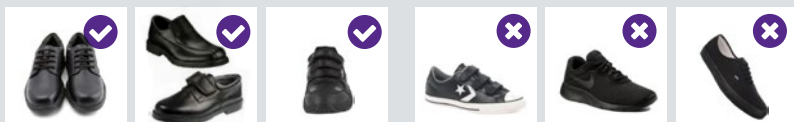

Boys' Uniform

- School Blazer
- Grey Trousers
- White Shirt
- School Tie
- Grey or Black Socks
- Plain Black Shoes
- Plain Navy Blue or Black Coat or Anorak (School Coat available)

Girls' Shoe Style Guide

Acceptable styles

Unacceptable styles

Boys' Shoe Style Guide

Acceptable styles

Unacceptable styles

Thorpe Hall
School Coat

How to order

School Uniform - is available to order online from the school outfitters.
Go to www.bespokeschoolwear.co.uk. (Schools Tab - select Thorpe Hall Senior School)
Items can be delivered to school or directly to your home (delivery charges may apply).